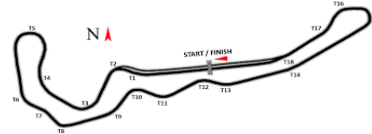

Event: TNT Rijeka 2024  
 Datum: 12. - 14. Juli 2024 (FR-SO)  
 Variante: 4 Groups/Endurance/3 Cup race V3  
 prov. Timetable - final issue on event available

DB Limit: no	Freitag/Friday		
Donnerstag/Thursday			
19:00h - 22:00h	7:30	Level	REGISTRATION
Endurance Registration/Anmeldung & Quali Periode	8:30	BR	BRIEFING + Race Briefing
	9:00	R	FP open1000 Top 45
	9:20	S	FP open600 Top 45
	9:40	M	FP Sport Level
	10:00	B	FP Medium/Beginner
	10:20	R	FP open1000 Top 45
	10:40	S	FP open600 Top 45
	11:00	M	FP Sport Level
	11:20	B	FP Medium/Beginner
	11:40	R	FP open1000 Top 45
	12:00	S	FP open600 Top 45
	12:20	M	FP Sport Level
	12:40	B	FP Medium/Beginner
	13:00	P	Mittagspause/lunch break
	14:00	R	FP open1000 Top 45
	14:20	S	FP open600 Top 45
	14:40	M	FP Sport Level
	15:00	B	FP Medium/Beginner
	15:20	R	FP open1000 Top 45
	15:35	S	FP open600 Top 45
	15:50	M	FP Sport Level
	16:05	B	FP Medium/Beginner
	16:20	Race	Endurance
	18:00	X	End + Podium